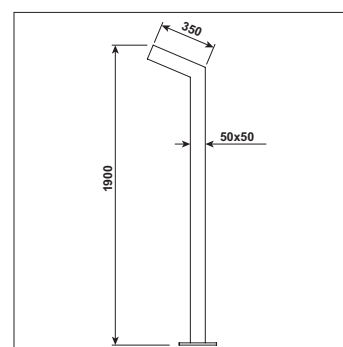

POLA 50 MIDI

Mounting:	Ground mounting
Body material:	Aluminium
Colour:	Standard anthracite grey RAL 7016, other RAL colours on request
Lumen output:	Standard up to 2000 lm, any other on request
LED module:	Signify (Philips), Tridonic or equivalent SMD LED module
Colour temperature:	3000/4000K, other on request
Colour Rendering:	CRI>80 in standard, other on request
Driver:	EVG on-off, DALI, other on request
Wireless control:	N/A
Daylight/Occupancy sensor:	N/A
Emergency unit:	N/A
Operating temperature range:	-30°C ... +45°C
IP Class:	IP65 in standard
Power:	220-240V 50/60Hz
Lighting direction:	Direct lighting
Light distribution:	Symmetric
Optics:	N/A
Beam angle:	Please refer to our LDT database
Diffuser:	PMMA acrylic
Warranty:	5 Years standard warranty

POLA 50 MIDI ground mounted luminaire

All current index numbers, lumen outputs, power consumption and many other technical information are available in our 2024 pricelist.

Basic dimensions